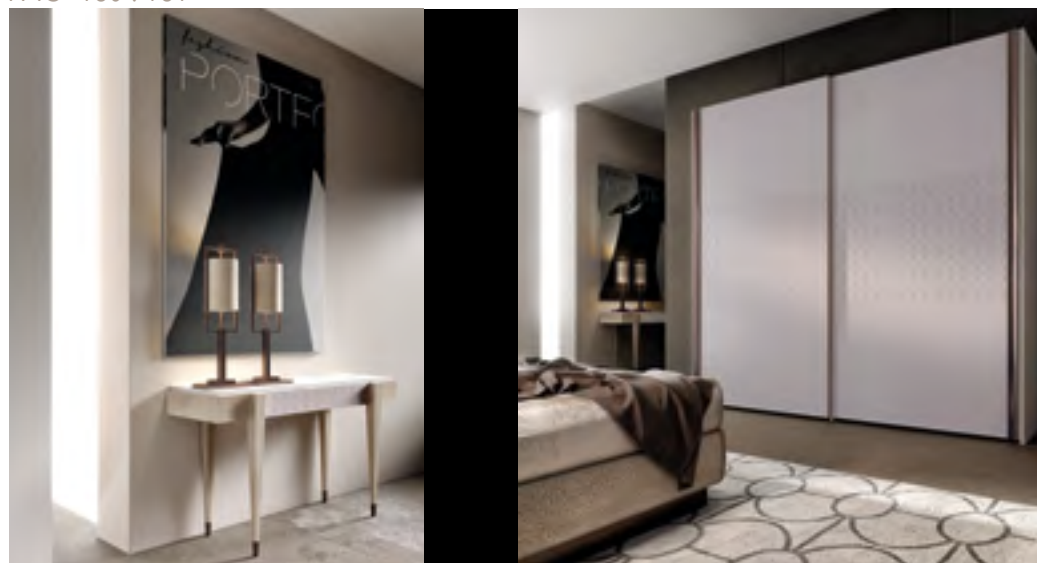

Dotazione interna:
N°2 ripiani
N°3 bastoni appendiabiti
N°1 cassettiera a 2 cassetti

MSN035 Wardrobe with 2 sliding engraved wood doors, Beige Truly Taupe lacquered finish, Dark Bronze metallic inserts
W.266 H.255 D.69

Interior fittings:
2 shelves
3 clothes rails
1 drawer unit with 2 drawers

AVENUE **MSC005-EL** Consolle con piano marmo Bianco Gioia Lucido, Finitura essenza Oak Island White e Beige Truly Taupe, Inserti metallizzati Dark Bronze
L.140 H.79 P.43,5

MSC005-EL Console table with Bianco Gioia Lucido marble top, Oak Island White wood finish and Beige Truly Taupe, Dark Bronze metallic inserts
W.140 H.79 D.43,5

MARRIOT **MSI005** Abatjour, struttura in metallo, Finitura metallizzata Dark Bronze, Paralume Ø 16,5 x H.25 cm, Tessuto EE-FLO 124 CAT. B
L.30 H.69 P.20

MSI005 Bedside lamp, metal structure, Dark Bronze metallic finish, Lampshade Ø 16,5 x H.25 cm, Fabric EE-FLO 124 CAT. B
W.30 H.69 D.20

SEASON **MSN008** Letto dimensione king per rete 180x200 cm, Tessuto MC 393/02 CAT.B, Inserti metallizzati Dark Bronze
L.215 H.128 P.218

MSN008 King-size bed for bed base 180x200 cm, Fabric MC 393/02 CAT.B, Dark Bronze metallic inserts
W.215 H.128 D.218

EVEN **MSC057** Tappeto in moquette con motivo Mascari
L.320 P.190

MSC057 Rectangular Carpet-weave rug with Mascari pattern
W.320 D.190

FINITURE / FINISHES

TESSUTI / FABRICS